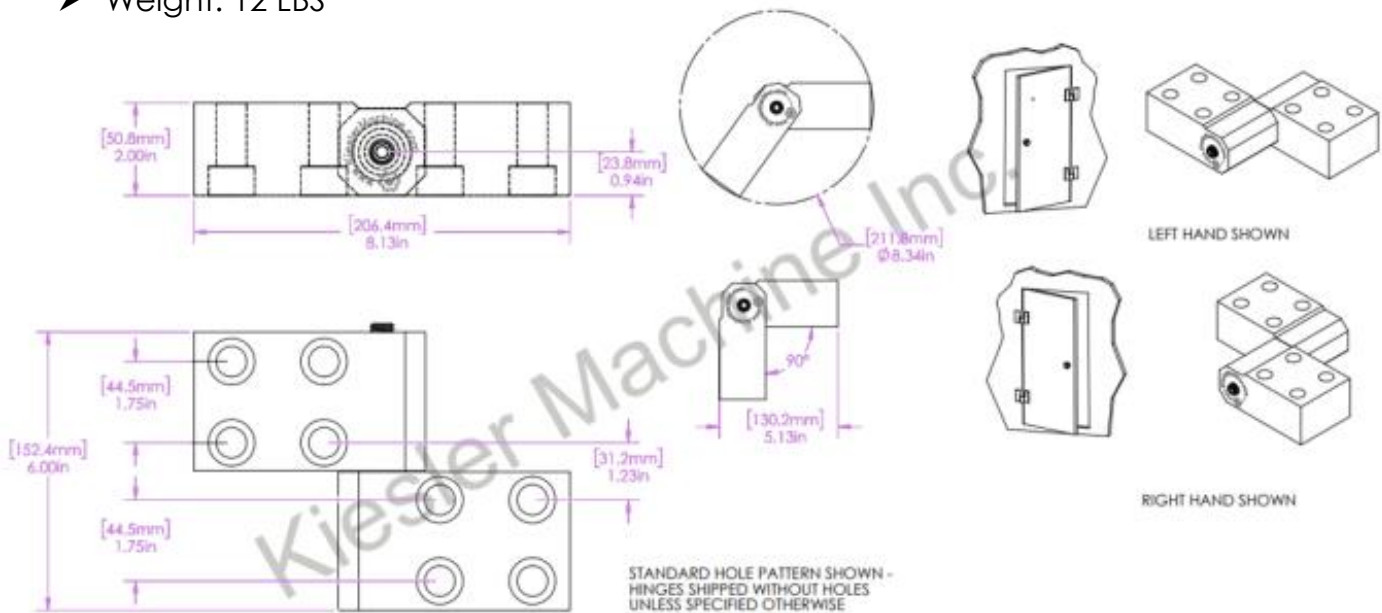

6"x 4" Model K Hinges

Model Number: 2100-K-RH-304

Price: \$ 960

- Material Type: 304L Stainless Steel
- Maximum Vertical Load: 4,000 LBS
- Maximum Radial Load: 1,630 LBS
- Approx. Width: 4"
- Height: 6"
- Leaf Thickness: 1/2"
- Weight: 12 LBS